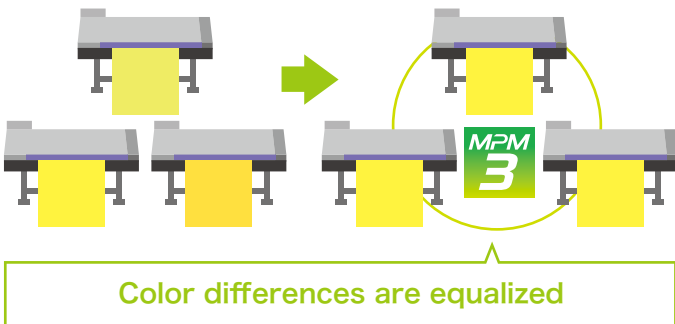

2 Accurate color matching among multiple printers

Equalization:
Matching colors among the same printer models.

This function equalizes the color differences among prints that are printed from multiple printers. Color differences among multiple printers are simply equalized by measuring color charts. This capability allows the same image to be simultaneously printed using multiple printers, thereby enabling large-lot orders to be completed in a short time or undertaking of urgent orders.

Emulation: Reproducing colors that are equivalent to those printed by other manufacturers' printer models.

The new emulation capability reproduces colors that are equivalent to those produced by different printer models, including ones from other manufacturers, by measuring color charts using a colorimeter. This capability eliminates color-matching issues that occur when replacing or adding printers.