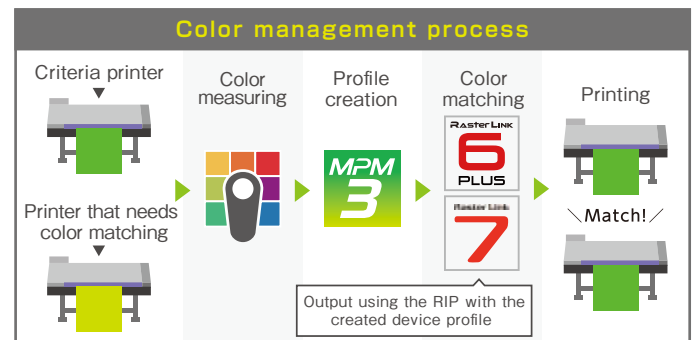

OS	OS Windows8, Windows8.1, Windows10
CPU	Intel Core2Duo 1.8 GHz or higher
Memory	1 GB or higher
HDD	30 GB or higher
Interface	USB 2.0, Ethernet
Compatible colorimeter	X-Rite: I1Pro2, I1I02, I1Pro3, I1Pro3 Plus, I1I03 Barbieri: Spectro LFP
Compatible Mimaki printer model	Printers that have USB 2.0 or Ethernet port
Language	English/Japanese

●Some of samples in this catalogue are artificial renderings. ●Specifications, design and dimensions stated in this catalogue may be subject to change without notice for technical improvements etc. ●The corporate names and merchandise names written in this catalogue are the trademark or registered trademark of the respective corporations. ●The specifications described in this catalogue are as of August 2021.

Mimaki | MIMAKI ENGINEERING CO., LTD.
mimaki.com | 2182-3 Shigeno-Otsu, Tomi-city, Nagano 389-0512, Japan
TEL: +81-268-64-2281

Mimaki Global Network

USA	MIMAKI USA, INC.	Europe	MIMAKI EUROPE B.V.
Brazil	MIMAKI BRASIL COMERCIO E IMPORTACAO LTDA	Indonesia	PT. MIMAKI INDONESIA
India	MIMAKI INDIA PRIVATE LIMITED	Australia	MIMAKI AUSTRALIA PTY. LTD.
Taiwan	MIMAKI ENGINEERING (TAIWAN) CO.,LTD.	China	SHANGHAI MIMAKI TRADING CO.,LTD.
Singapore	MIMAKI SINGAPORE PTE. LTD.	Thailand	MIMAKI (THAILAND) CO.,LTD.