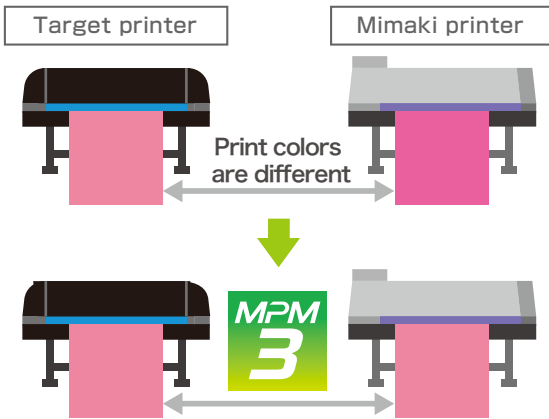

2 Accurate color matching among multiple printers

Equalization:
Matching colors among the same printer models.

This function equalizes the color differences among prints that are printed from multiple printers. Color differences among multiple printers are simply equalized by measuring color charts. This capability allows the same image to be simultaneously printed using multiple printers, thereby enabling large-lot orders to be completed in a short time or undertaking of urgent orders.

Emulation: Reproducing colors that are equivalent to those printed by other manufacturers' printer models.

The new emulation capability reproduces colors that are equivalent to those produced by different printer models, including ones from other manufacturers, by measuring color charts using a colorimeter. This capability eliminates color-matching issues that occur when replacing or adding printers.

3 Calibration: Maintaining print color of a single printer

After printer maintenance, in particular, after printhead replacement, print colors may differ from the specified ones. Color differences are calculated after measuring color charts using a colorimeter. Since the differences are described as numerical values, anyone without expert knowledge can recognize and correct color differences.*2

*2:Delta E (ΔE) values are used for describing color difference.

OS	OS Windows8, Windows8.1, Windows10
CPU	Intel Core2Duo 1.8 GHz or higher
Memory	1 GB or higher
HDD	30 GB or higher
Interface	USB 2.0, Ethernet
Compatible colorimeter	X-Rite: I1Pro2, I1I02, I1Pro3, I1Pro3 Plus, I1I03 Barbieri: Spectro LFP
Compatible Mimaki printer model	Printers that have USB 2.0 or Ethernet port
Language	English/Japanese